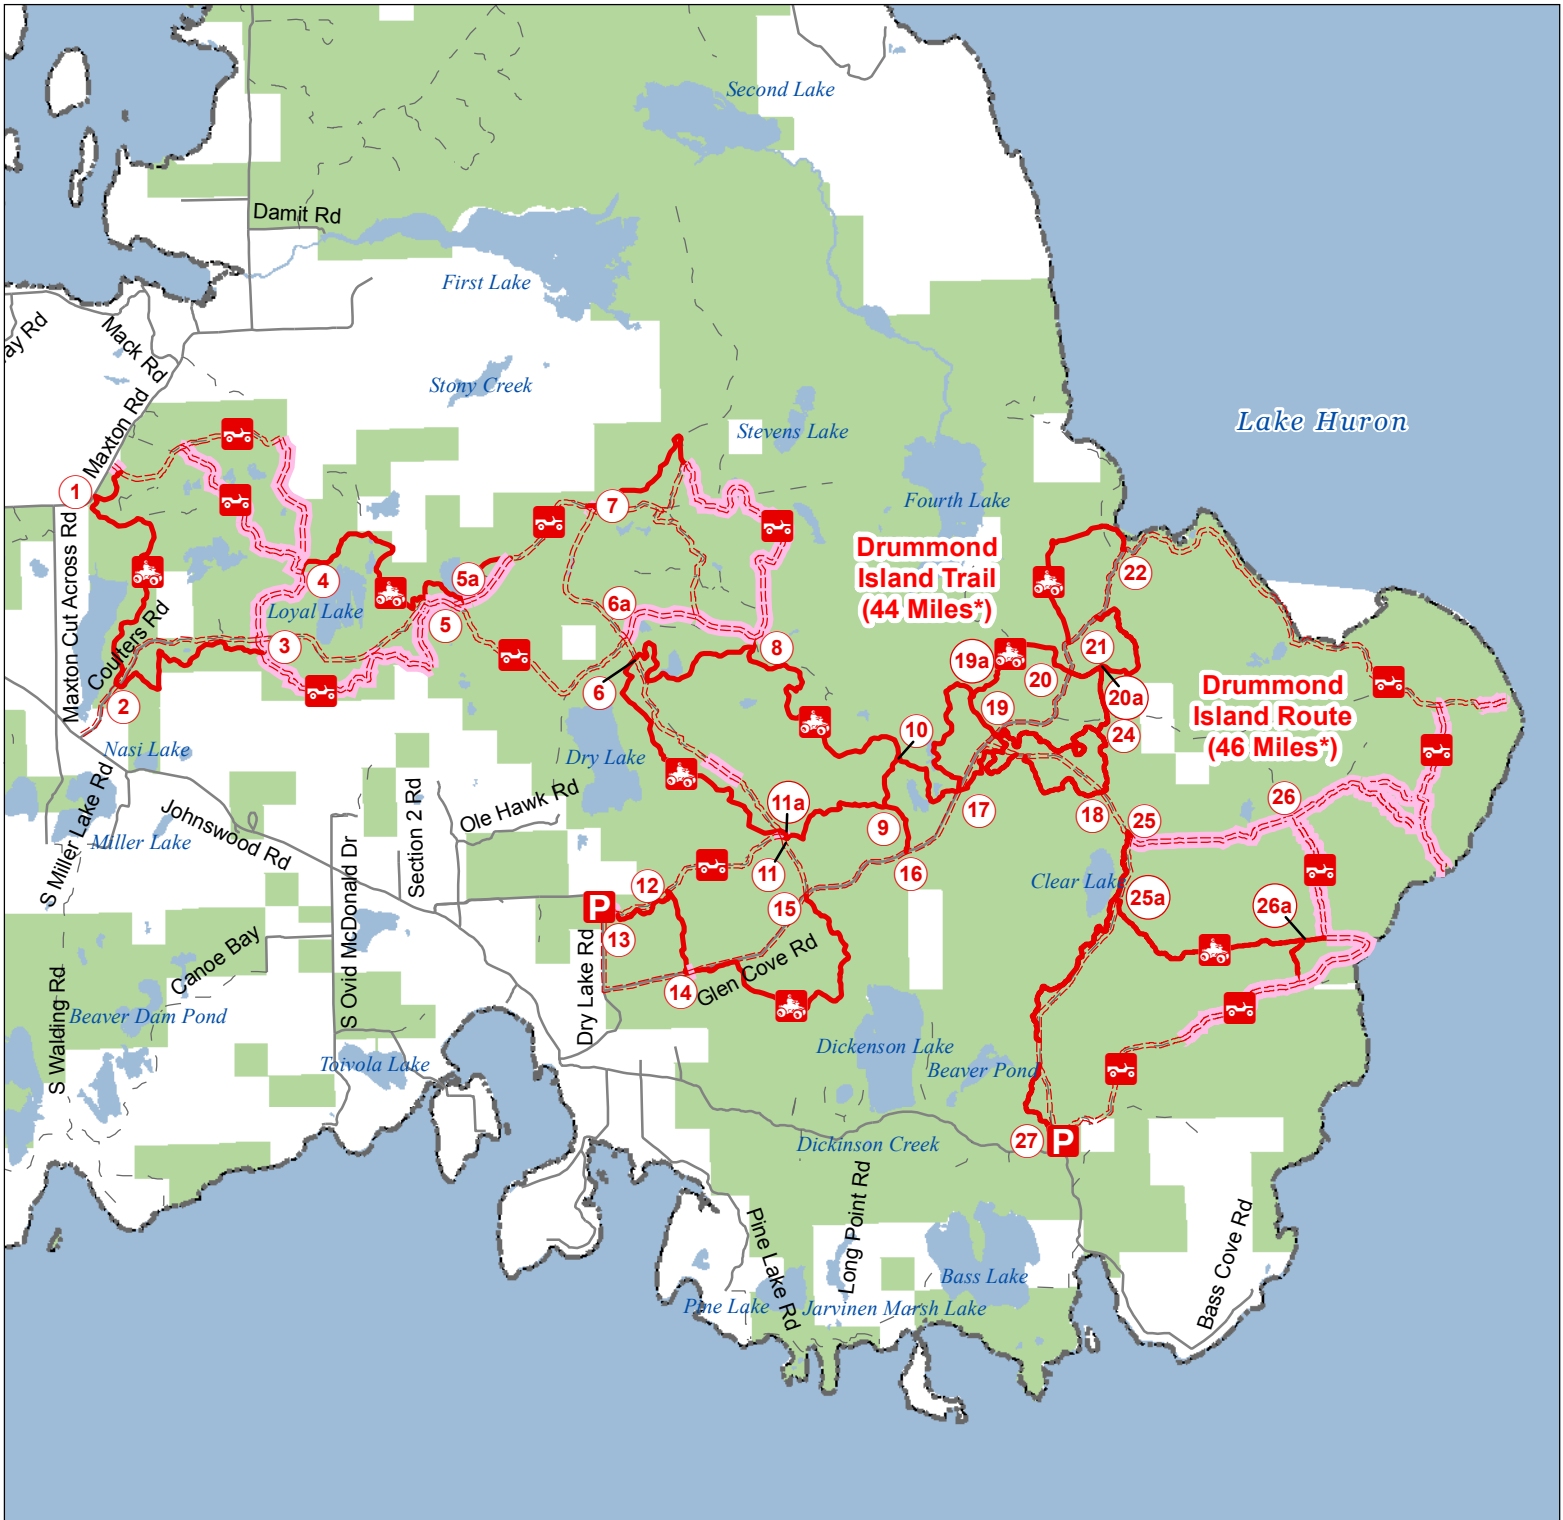

Drummond Island Trail & Route

Chippewa County, Michigan

- ORV Trail – ORVs 50 inches in width or less including off-road motorcycles. ORV license and trail permit required.
- ORV Route – ORVs of all sizes including off-road motorcycles. ORV license and trail permit required unless licensed by the Secretary of State.
- ORV Route – ORVs of all sizes including off-road motorcycles. ORV license and trail permit required. High clearance 4wd required.

- Intersection Number
- Parking Lots
- Paved or Gravel Road
- Poor Dirt Road
- Great Lakes
- Lakes and Rivers
- State land Forested
- County Boundary

Advisory: Trails and Routes have two-way traffic.
Disclaimer: Trails shown on this map are an approximate representation of the trail system at the time of publication and may not reflect current ground conditions. **STAY ON SIGNED TRAILS ONLY!**

* Mileage shown is actual ground miles.

Updated 3/10/2014